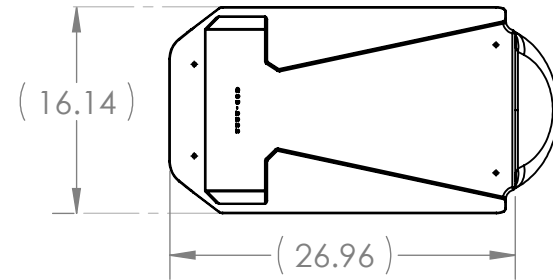

8 7 6 5 4 3 2 1

22INCH CORNSAVER BACK

20INCH CORNSAVER BACK

20INCH CORNSAVER CENTER

22INCH CORNSAVER CENTER

NOTE:

- BOTH 20" AND 22" CENTERS USE THE SAME FRONT POLY AND SAME FRAME WORK.

PROPRIETARY AND CONFIDENTIAL
 THE INFORMATION CONTAINED IN THIS DRAWING IS THE SOLE PROPERTY OF GVL POLY. ANY REPRODUCTION IN PART OR AS A WHOLE WITHOUT THE WRITTEN PERMISSION OF GVL POLY IS PROHIBITED.

		UNLESS OTHERWISE SPECIFIED:		NAME	DATE	GVL POLY TITLE: 20"/22" CORNSAVER CENTERS COMPARED	
		DIMENSIONS ARE IN INCHES TOLERANCES: FRACTIONAL ± ANGULAR: MACH ± BEND ± TWO PLACE DECIMAL ± THREE PLACE DECIMAL ±		DRAWN	MLB		
		INTERPRET GEOMETRIC TOLERANCING PER:		ENG APPR.			SIZE B DWG. NO. REV
		MATERIAL		MFG APPR.			
NEXT ASSY	USED ON	FINISH		Q.A.			SCALE: 1:20 WEIGHT: SHEET 1 OF 1
APPLICATION		DO NOT SCALE DRAWING		COMMENTS:			