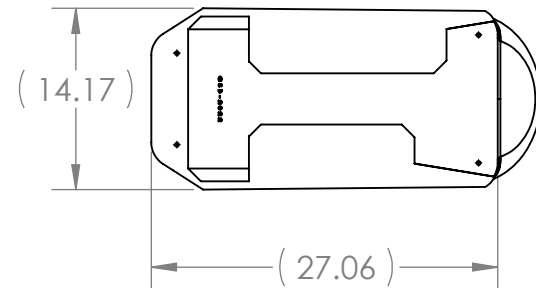

8 7 6 5 4 3 2 1

22INCH CORNSAVER BACK

20INCH CORNSAVER BACK

20INCH CORNSAVER CENTER

22INCH CORNSAVER CENTER

NOTE:

- BOTH 20" AND 22" CENTERS USE THE SAME FRONT POLY AND SAME FRAME WORK.

PROPRIETARY AND CONFIDENTIAL
 THE INFORMATION CONTAINED IN THIS DRAWING IS THE SOLE PROPERTY OF GVL POLY. ANY REPRODUCTION IN PART OR AS A WHOLE WITHOUT THE WRITTEN PERMISSION OF GVL POLY IS PROHIBITED.

		UNLESS OTHERWISE SPECIFIED:		NAME	DATE	GVL POLY TITLE: 20"/22" CORNSAVER CENTERS COMPARED	
		DIMENSIONS ARE IN INCHES TOLERANCES: FRACTIONAL ± ANGULAR: MACH ± BEND ± TWO PLACE DECIMAL ± THREE PLACE DECIMAL ±		DRAWN	MLB		
		INTERPRET GEOMETRIC TOLERANCING PER:		ENG APPR.			SIZE B DWG. NO. REV
		MATERIAL		MFG APPR.			
NEXT ASSY	USED ON	FINISH		Q.A.			SCALE: 1:20 WEIGHT: SHEET 1 OF 1
APPLICATION		DO NOT SCALE DRAWING		COMMENTS:			