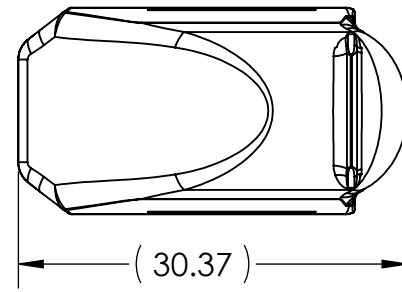

8 7 6 5 4 3 2 1

22INCH CORNSAVER BACK

20INCH CORNSAVER BACK

20INCH CORNSAVER CENTER

22INCH CORNSAVER CENTER

NOTE:

- BOTH 20" AND 22" CENTERS USE THE SAME FRONT POLY AND SAME FRAME WORK.

PROPRIETARY AND CONFIDENTIAL
 THE INFORMATION CONTAINED IN THIS DRAWING IS THE SOLE PROPERTY OF GVL POLY. ANY REPRODUCTION IN PART OR AS A WHOLE WITHOUT THE WRITTEN PERMISSION OF GVL POLY IS PROHIBITED.

		UNLESS OTHERWISE SPECIFIED:		NAME	DATE	GVL POLY TITLE: 20"/22" CORNSAVER CENTERS COMPARED	
		DIMENSIONS ARE IN INCHES TOLERANCES: FRACTIONAL ± ANGULAR: MACH ± BEND ± TWO PLACE DECIMAL ± THREE PLACE DECIMAL ±		DRAWN	MLB		
		INTERPRET GEOMETRIC TOLERANCING PER:		ENG APPR.			SIZE B DWG. NO. REV
		MATERIAL		MFG APPR.			
NEXT ASSY	USED ON	FINISH		Q.A.			SCALE: 1:20 WEIGHT: SHEET 1 OF 1
APPLICATION		DO NOT SCALE DRAWING		COMMENTS:			