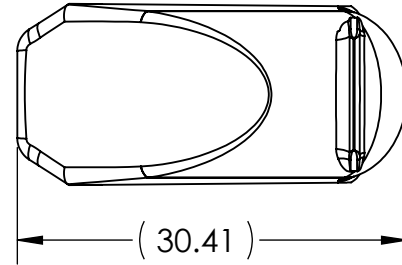

8 7 6 5 4 3 2 1

22INCH CORNSAVER BACK

20INCH CORNSAVER BACK

20INCH CORNSAVER CENTER

22INCH CORNSAVER CENTER

NOTE:

- BOTH 20" AND 22" CENTERS USE THE SAME FRONT POLY AND SAME FRAME WORK.

PROPRIETARY AND CONFIDENTIAL
 THE INFORMATION CONTAINED IN THIS DRAWING IS THE SOLE PROPERTY OF GVL POLY. ANY REPRODUCTION IN PART OR AS A WHOLE WITHOUT THE WRITTEN PERMISSION OF GVL POLY IS PROHIBITED.

		UNLESS OTHERWISE SPECIFIED:		NAME	DATE	GVL POLY TITLE: 20"/22" CORNSAVER CENTERS COMPARED	
		DIMENSIONS ARE IN INCHES TOLERANCES: FRACTIONAL ± ANGULAR: MACH ± BEND ± TWO PLACE DECIMAL ± THREE PLACE DECIMAL ±		DRAWN	MLB		
		INTERPRET GEOMETRIC TOLERANCING PER:		ENG APPR.			SIZE B DWG. NO. REV
		MATERIAL		MFG APPR.			
NEXT ASSY	USED ON	FINISH		Q.A.			SCALE: 1:20 WEIGHT: SHEET 1 OF 1
APPLICATION		DO NOT SCALE DRAWING		COMMENTS:			