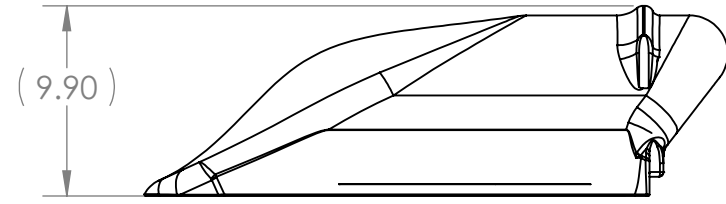

8 7 6 5 4 3 2 1

22INCH CORNSAVER BACK

20INCH CORNSAVER BACK

20INCH CORNSAVER CENTER

22INCH CORNSAVER CENTER

NOTE:

- BOTH 20" AND 22" CENTERS USE THE SAME FRONT POLY AND SAME FRAME WORK.

PROPRIETARY AND CONFIDENTIAL
 THE INFORMATION CONTAINED IN THIS DRAWING IS THE SOLE PROPERTY OF GVL POLY. ANY REPRODUCTION IN PART OR AS A WHOLE WITHOUT THE WRITTEN PERMISSION OF GVL POLY IS PROHIBITED.

		UNLESS OTHERWISE SPECIFIED:		NAME	DATE	GVL POLY TITLE: 20"/22" CORNSAVER CENTERS COMPARED	
		DIMENSIONS ARE IN INCHES TOLERANCES: FRACTIONAL ± ANGULAR: MACH ± BEND ± TWO PLACE DECIMAL ± THREE PLACE DECIMAL ±		DRAWN	MLB		
		INTERPRET GEOMETRIC TOLERANCING PER:		ENG APPR.			SIZE B DWG. NO. REV
		MATERIAL		MFG APPR.			
NEXT ASSY	USED ON	FINISH		Q.A.			SCALE: 1:20 WEIGHT: SHEET 1 OF 1
APPLICATION		DO NOT SCALE DRAWING		COMMENTS:			